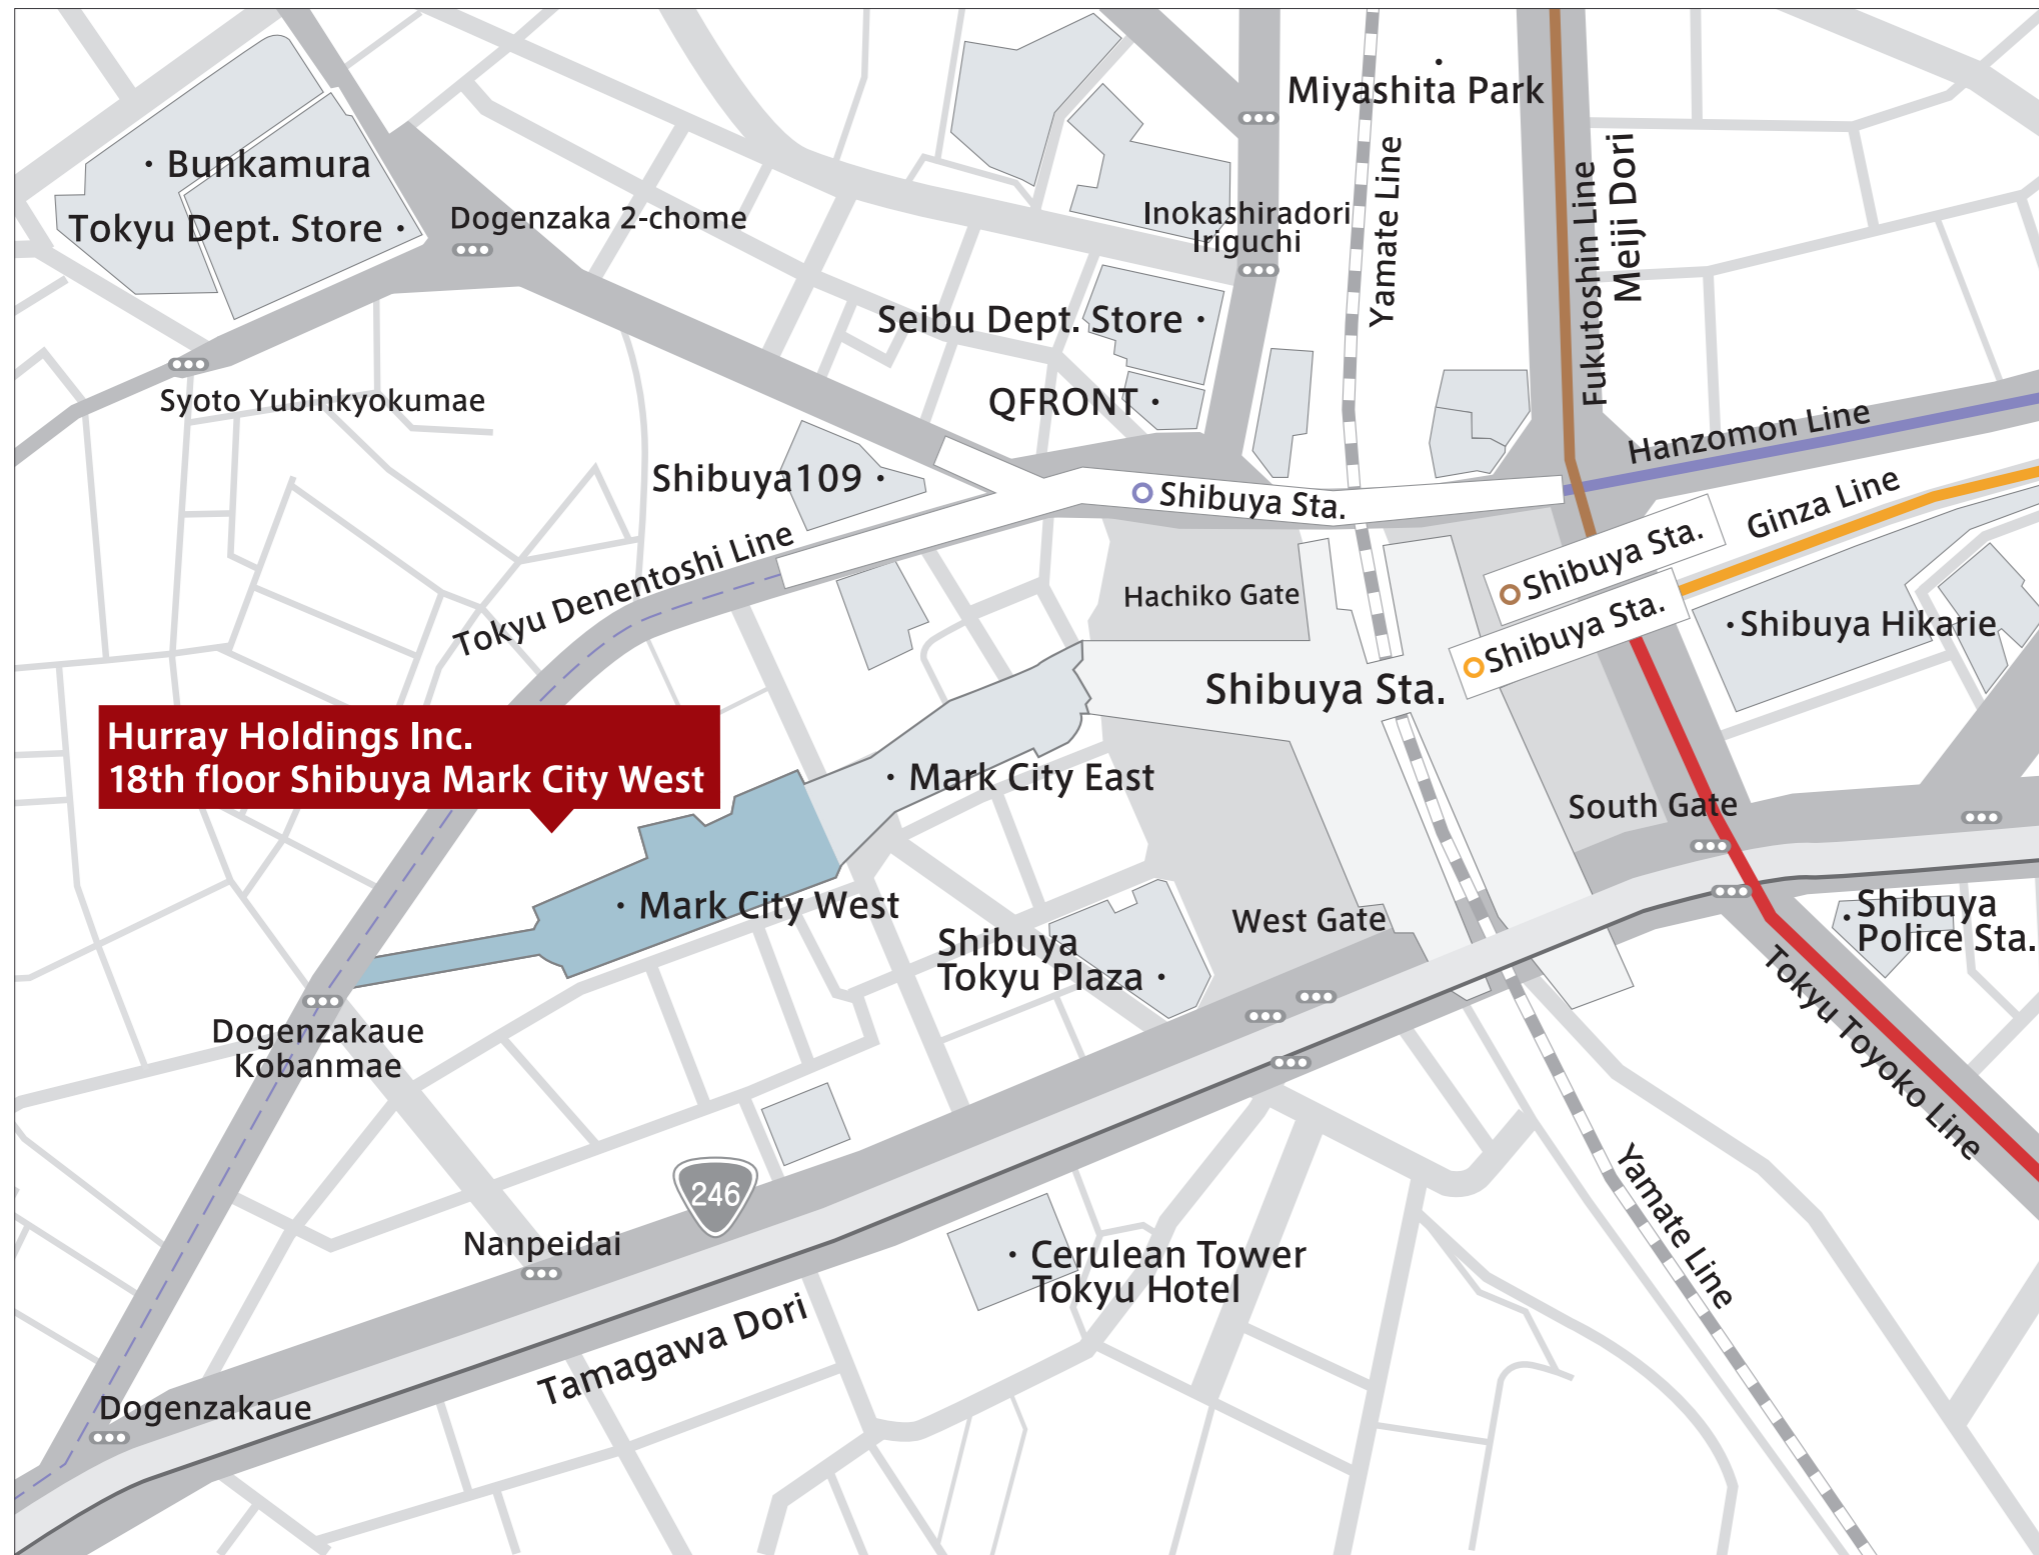

# Access Map

Hurray Trust Inc.

18th floor , Shibuya Mark City West 1-12-1 Dogenzaka Shibuya-ku Tokyo, 150-0043 Japan

Telephone/Facsimile: 81-3-5456-1232/81-3-5456-1177

By Train

Direct Access From Shibuya Station on JR Yamate Line/  
Tokyo Metro Hanzomon Line/Ginza Line/Fukutoshin Line

Tokyu Toyoko Line/Denentoshi Line/Keio Inokashira Line